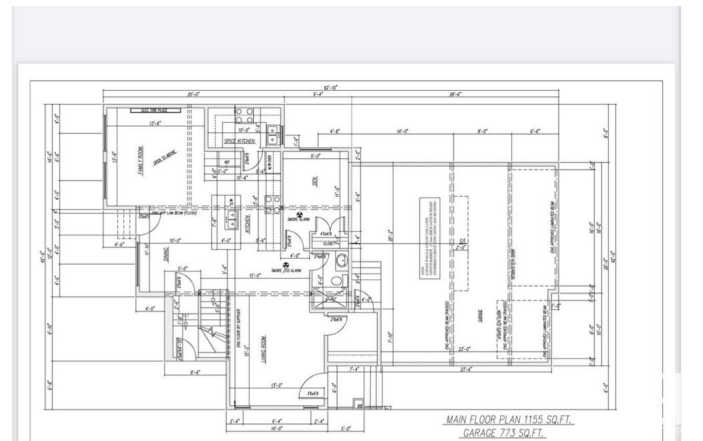

$779,900 - 5918 18 St, Rural Leduc County

MLS® #E4430087

$779,900

5 Bedroom, 4.00 Bathroom, 2,454 sqft

Rural on 0.10 Acres

Irvin Creek, Rural Leduc County, AB

Located in the sought-after community of Irvine Creek, this under construction home offers a TRIPLE GARAGE and sits on a spacious pie-shaped lot. The main floor features an open-to-above living area, a bedroom with a full bath, an extended kitchen with a Spice kitchen, and a bright living space. The upper level includes TWO MASTER SUITES with ensuites and walk-in closets, two additional bedrooms with a shared bath, a bonus room, and a front balcony accessible from two bedrooms. A perfect blend of modern design and practical layout.

Built in 2025

Essential Information

MLS® #	E4430087
Price	$779,900
Bedrooms	5
Bathrooms	4.00
Full Baths	4
Square Footage	2,454
Acres	0.10
Year Built	2025
Type	Rural
Sub-Type	Detached Single Family
Style	2 Storey
Status	Active

2 of 15