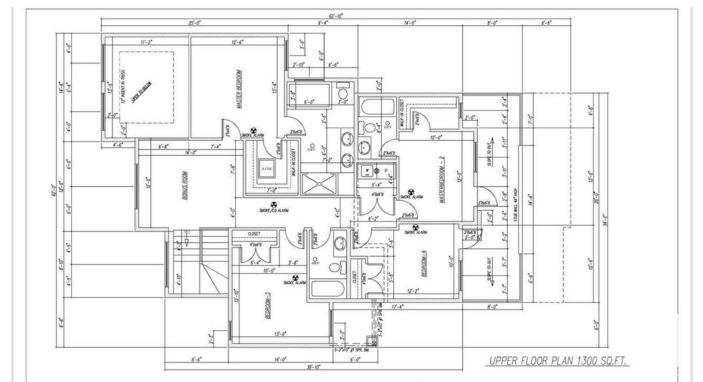

MAIN FLOOR PLAN 1155 SQ.FT.
GARAGE 773 SQ.FT.

UPPER FLOOR PLAN 1300 SQ.FT.